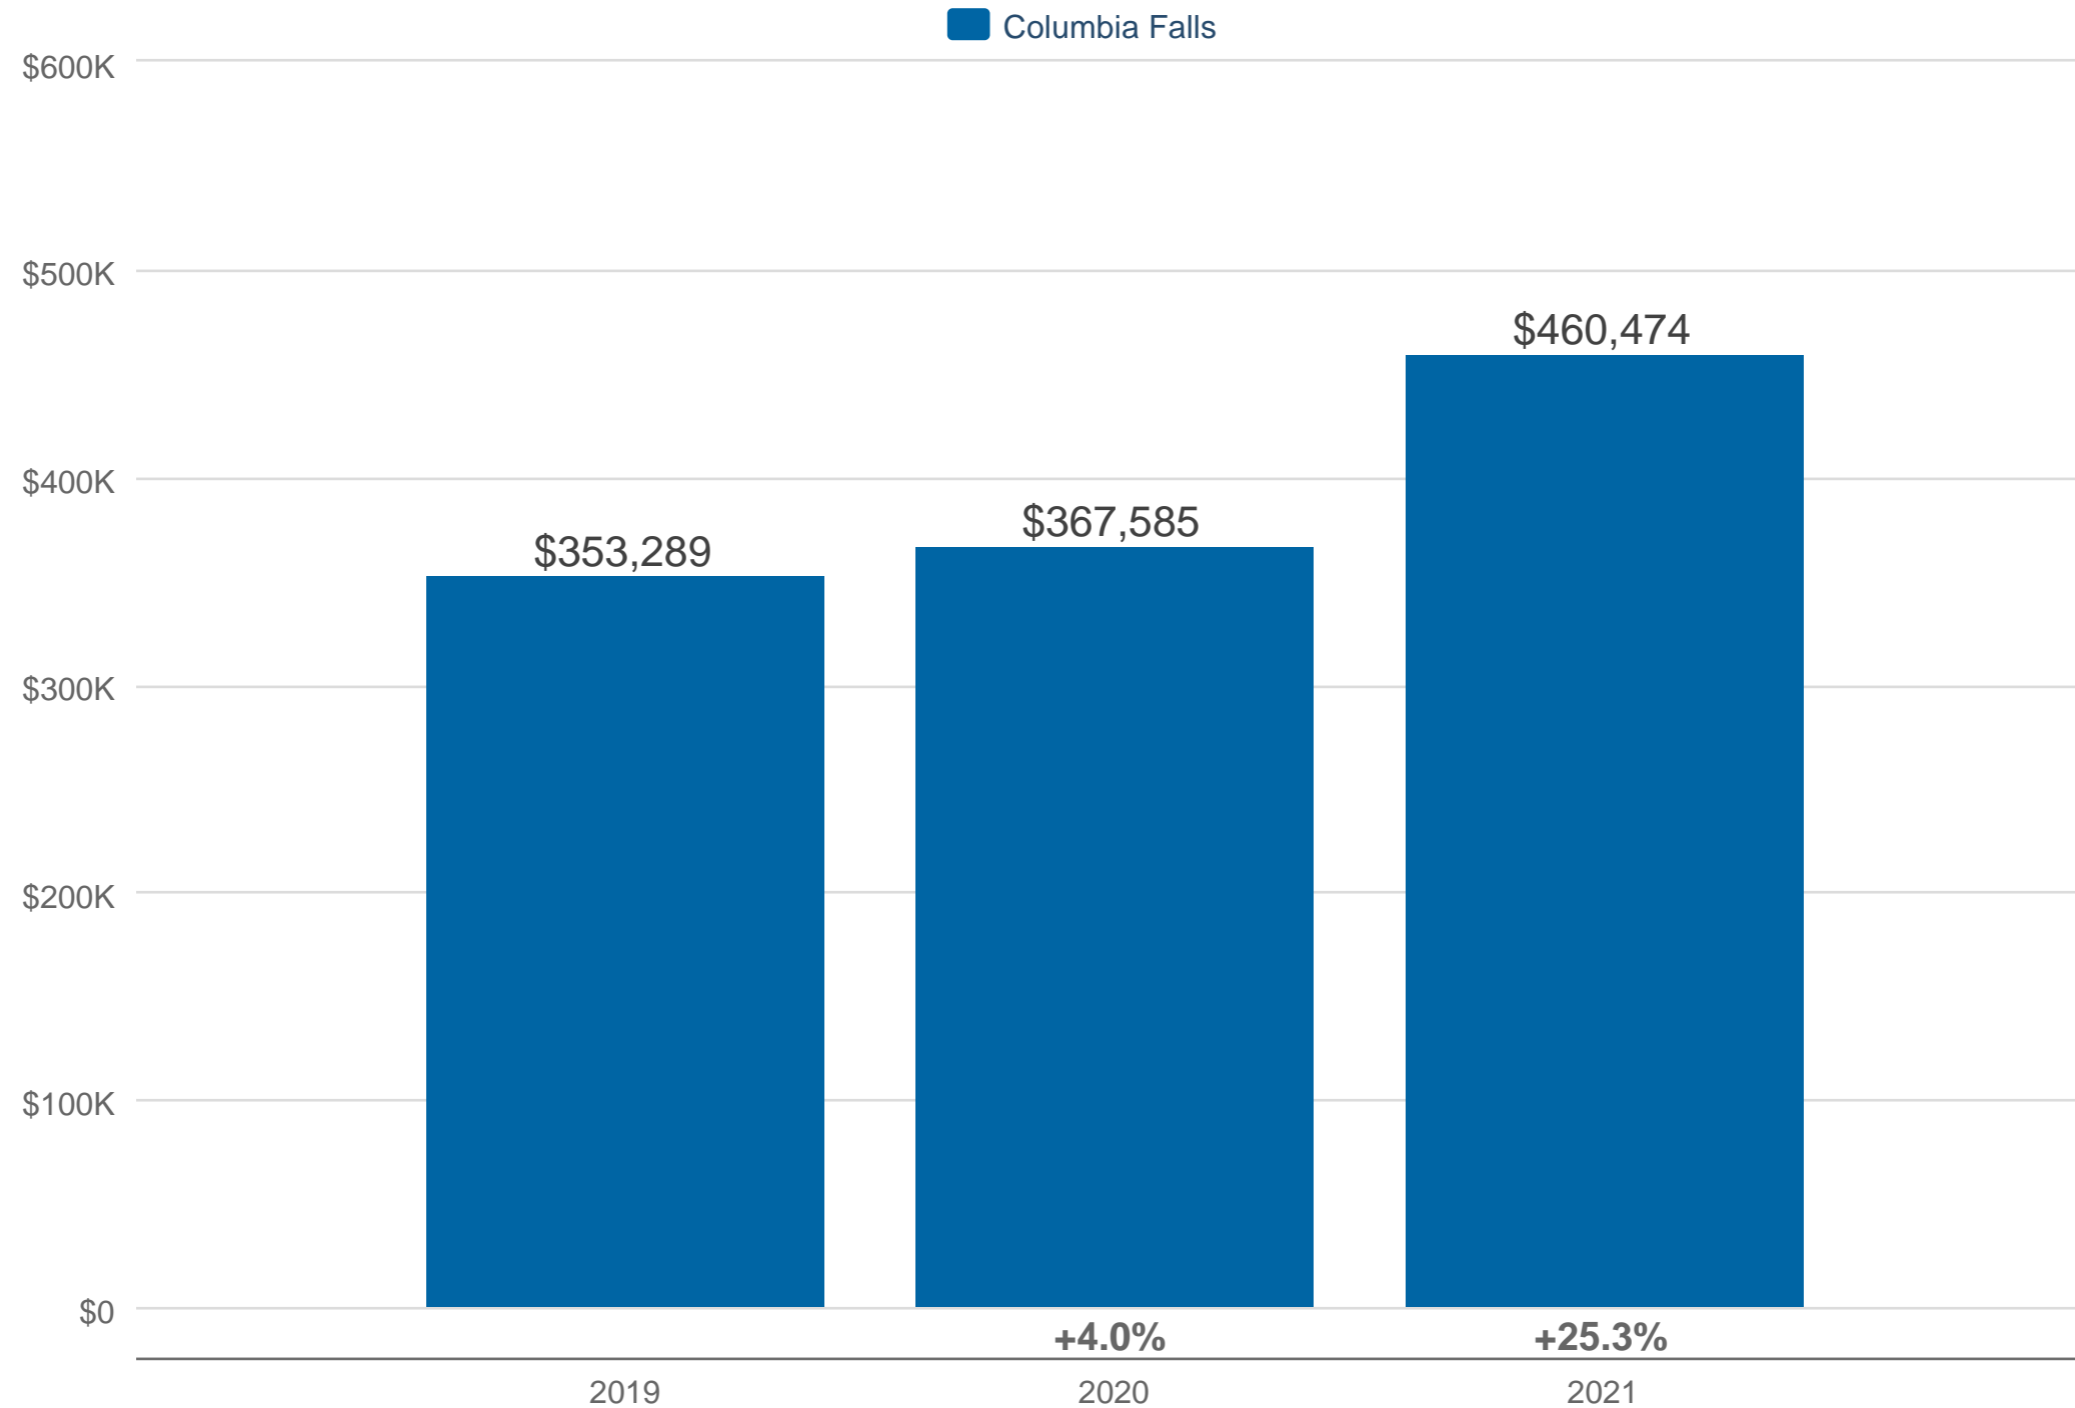

### January Average Sales Price

Columbia Falls: Single Family

Each data point is 12 months of activity. Data is from February 16, 2021.