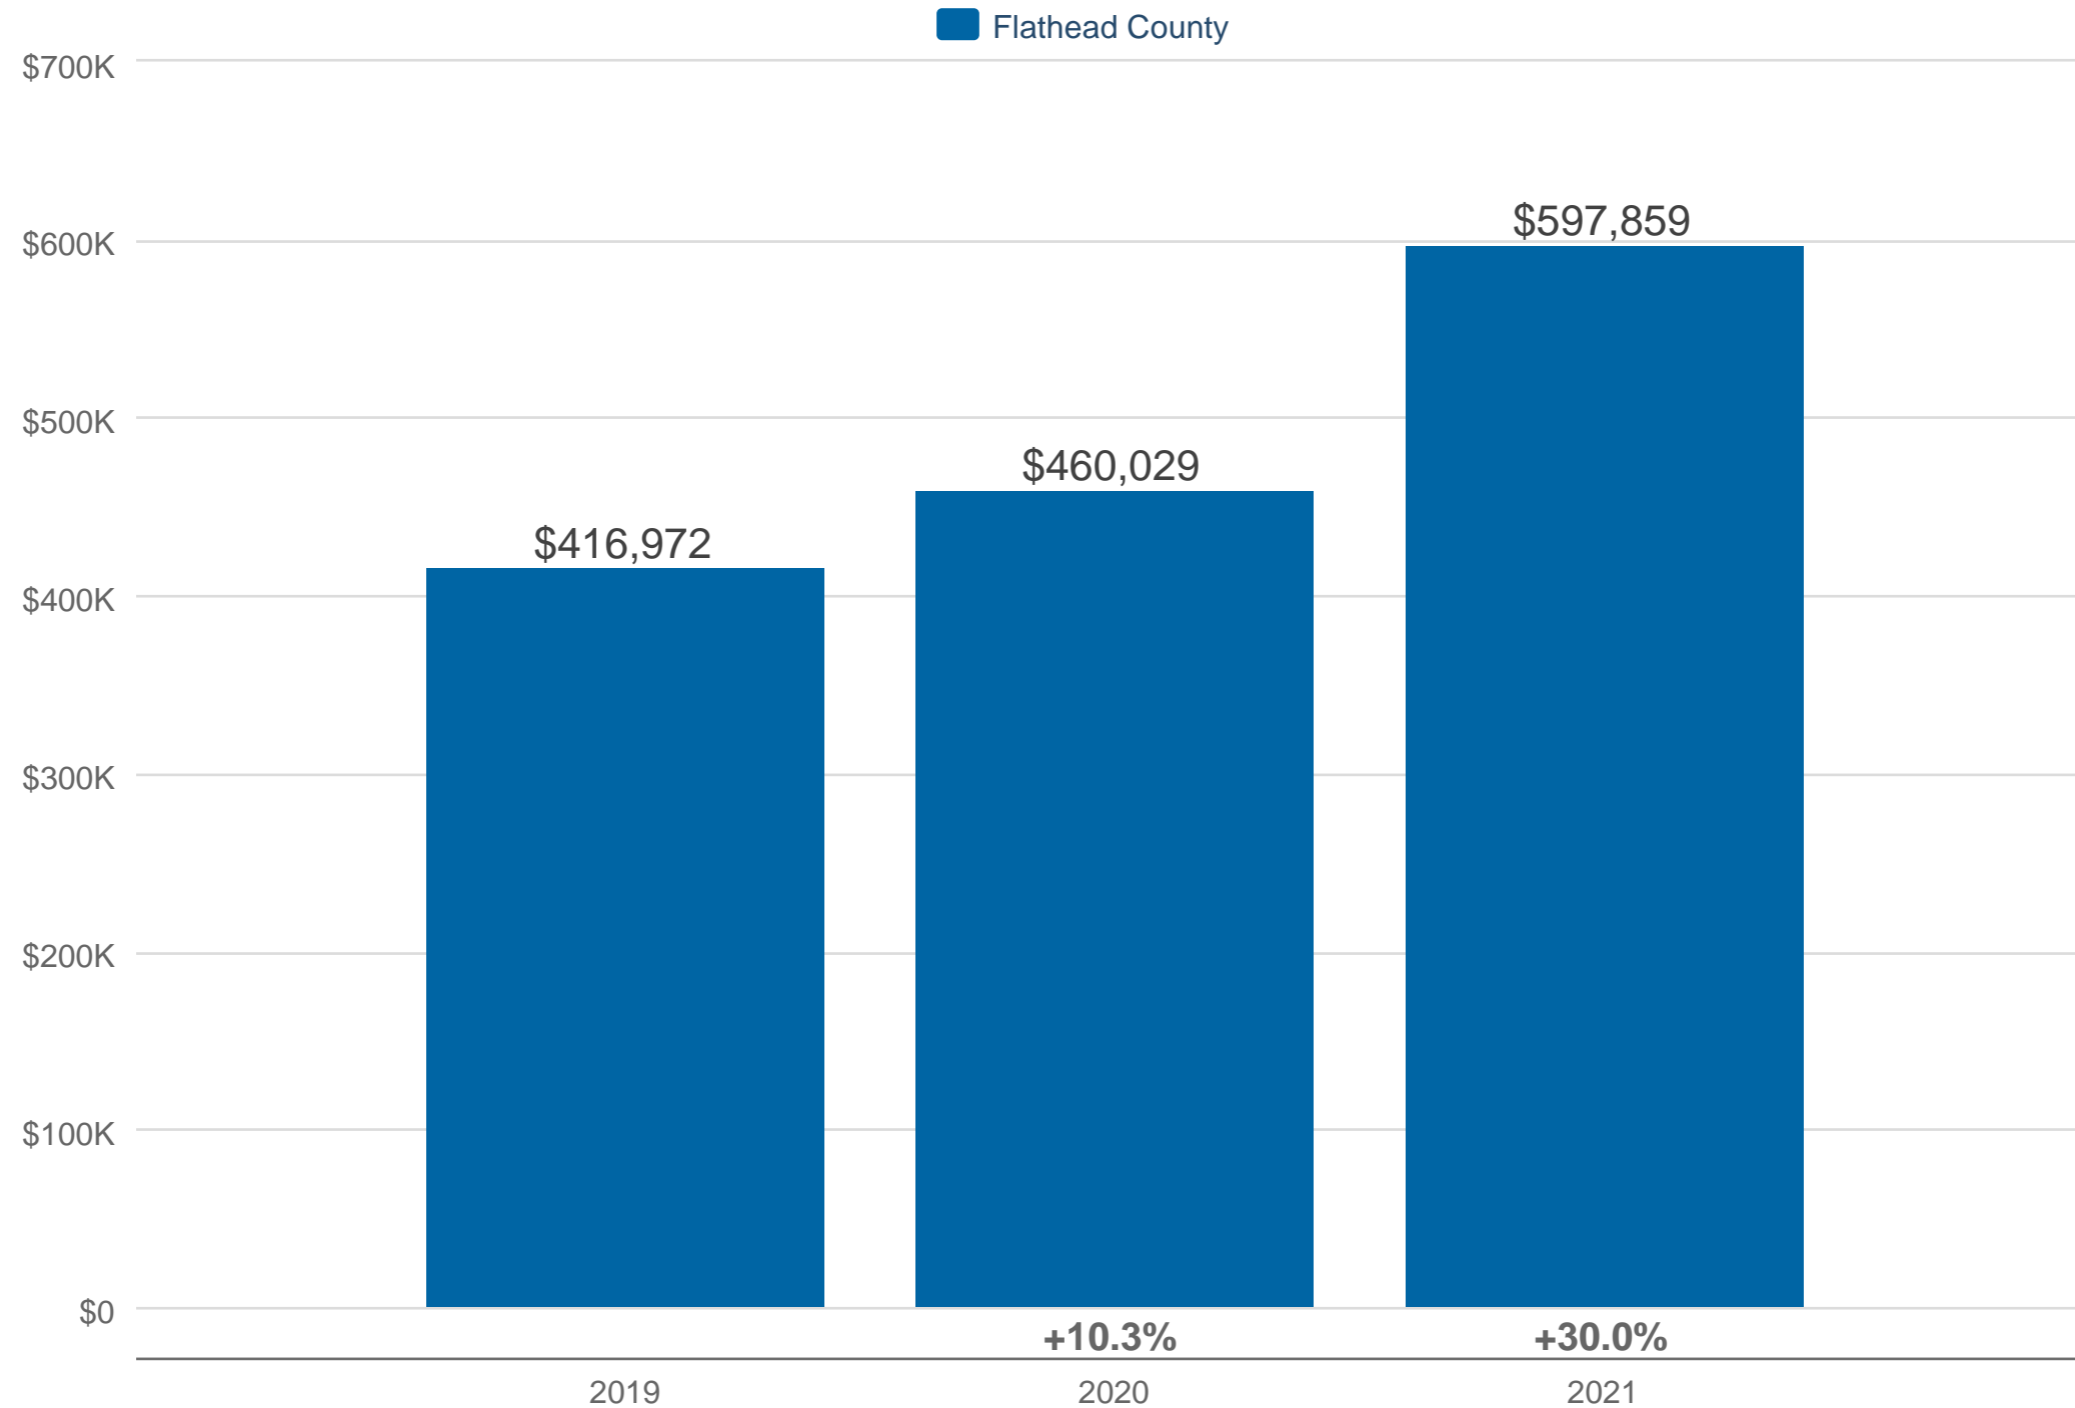

January Average Sales Price

Flathead County: Single Family

Each data point is 12 months of activity. Data is from February 16, 2021.