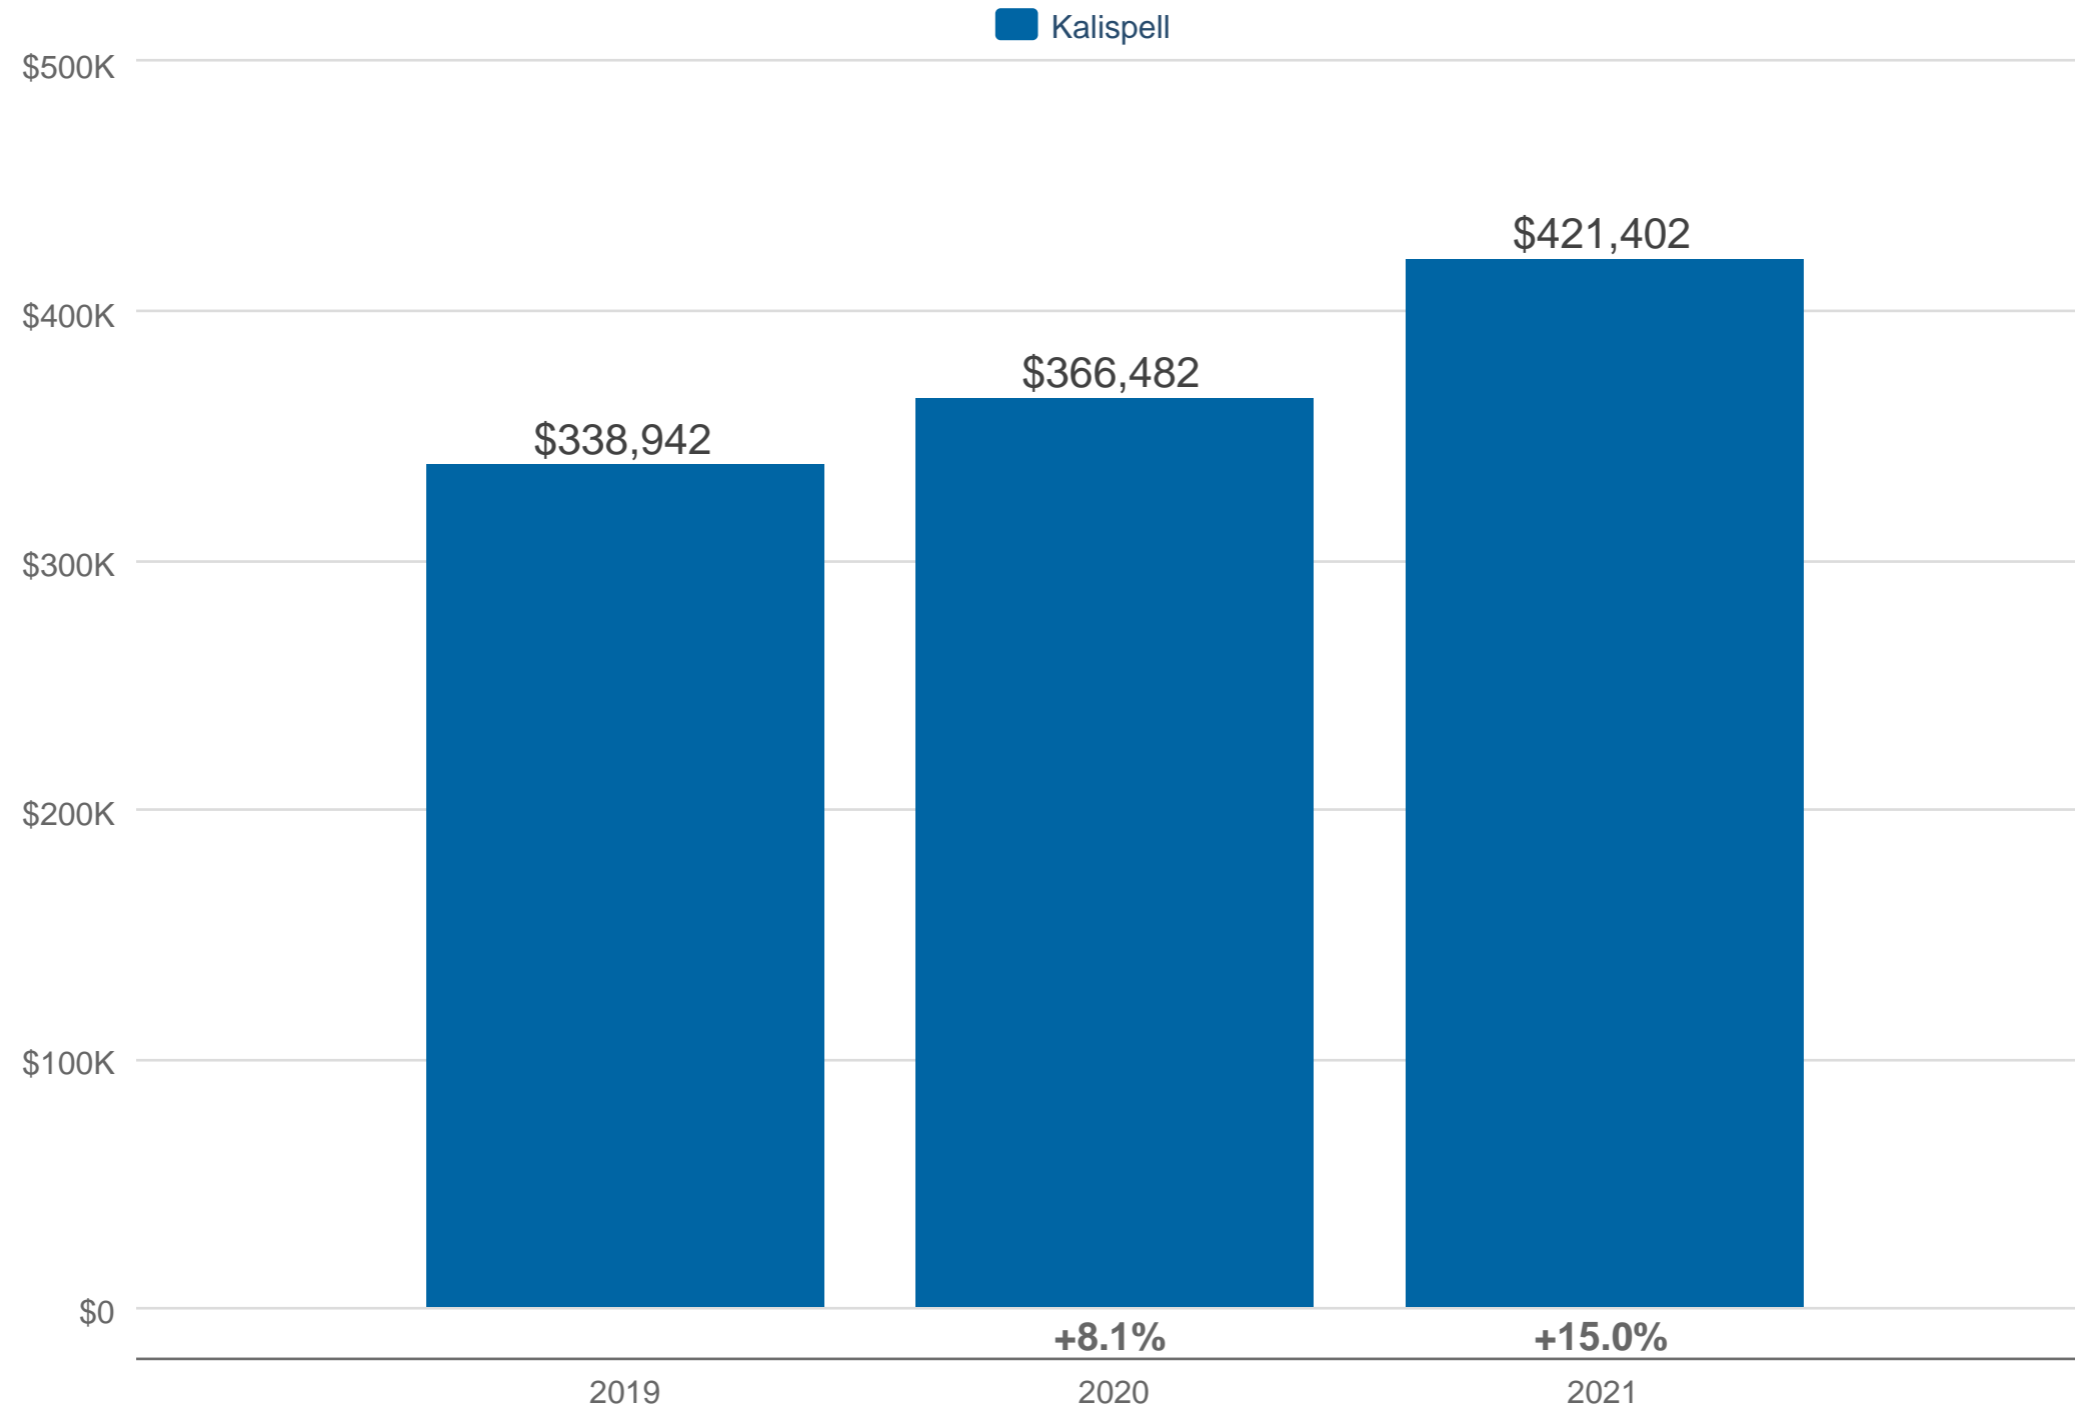

January Average Sales Price

Kalispell: Single Family

Each data point is 12 months of activity. Data is from February 16, 2021.