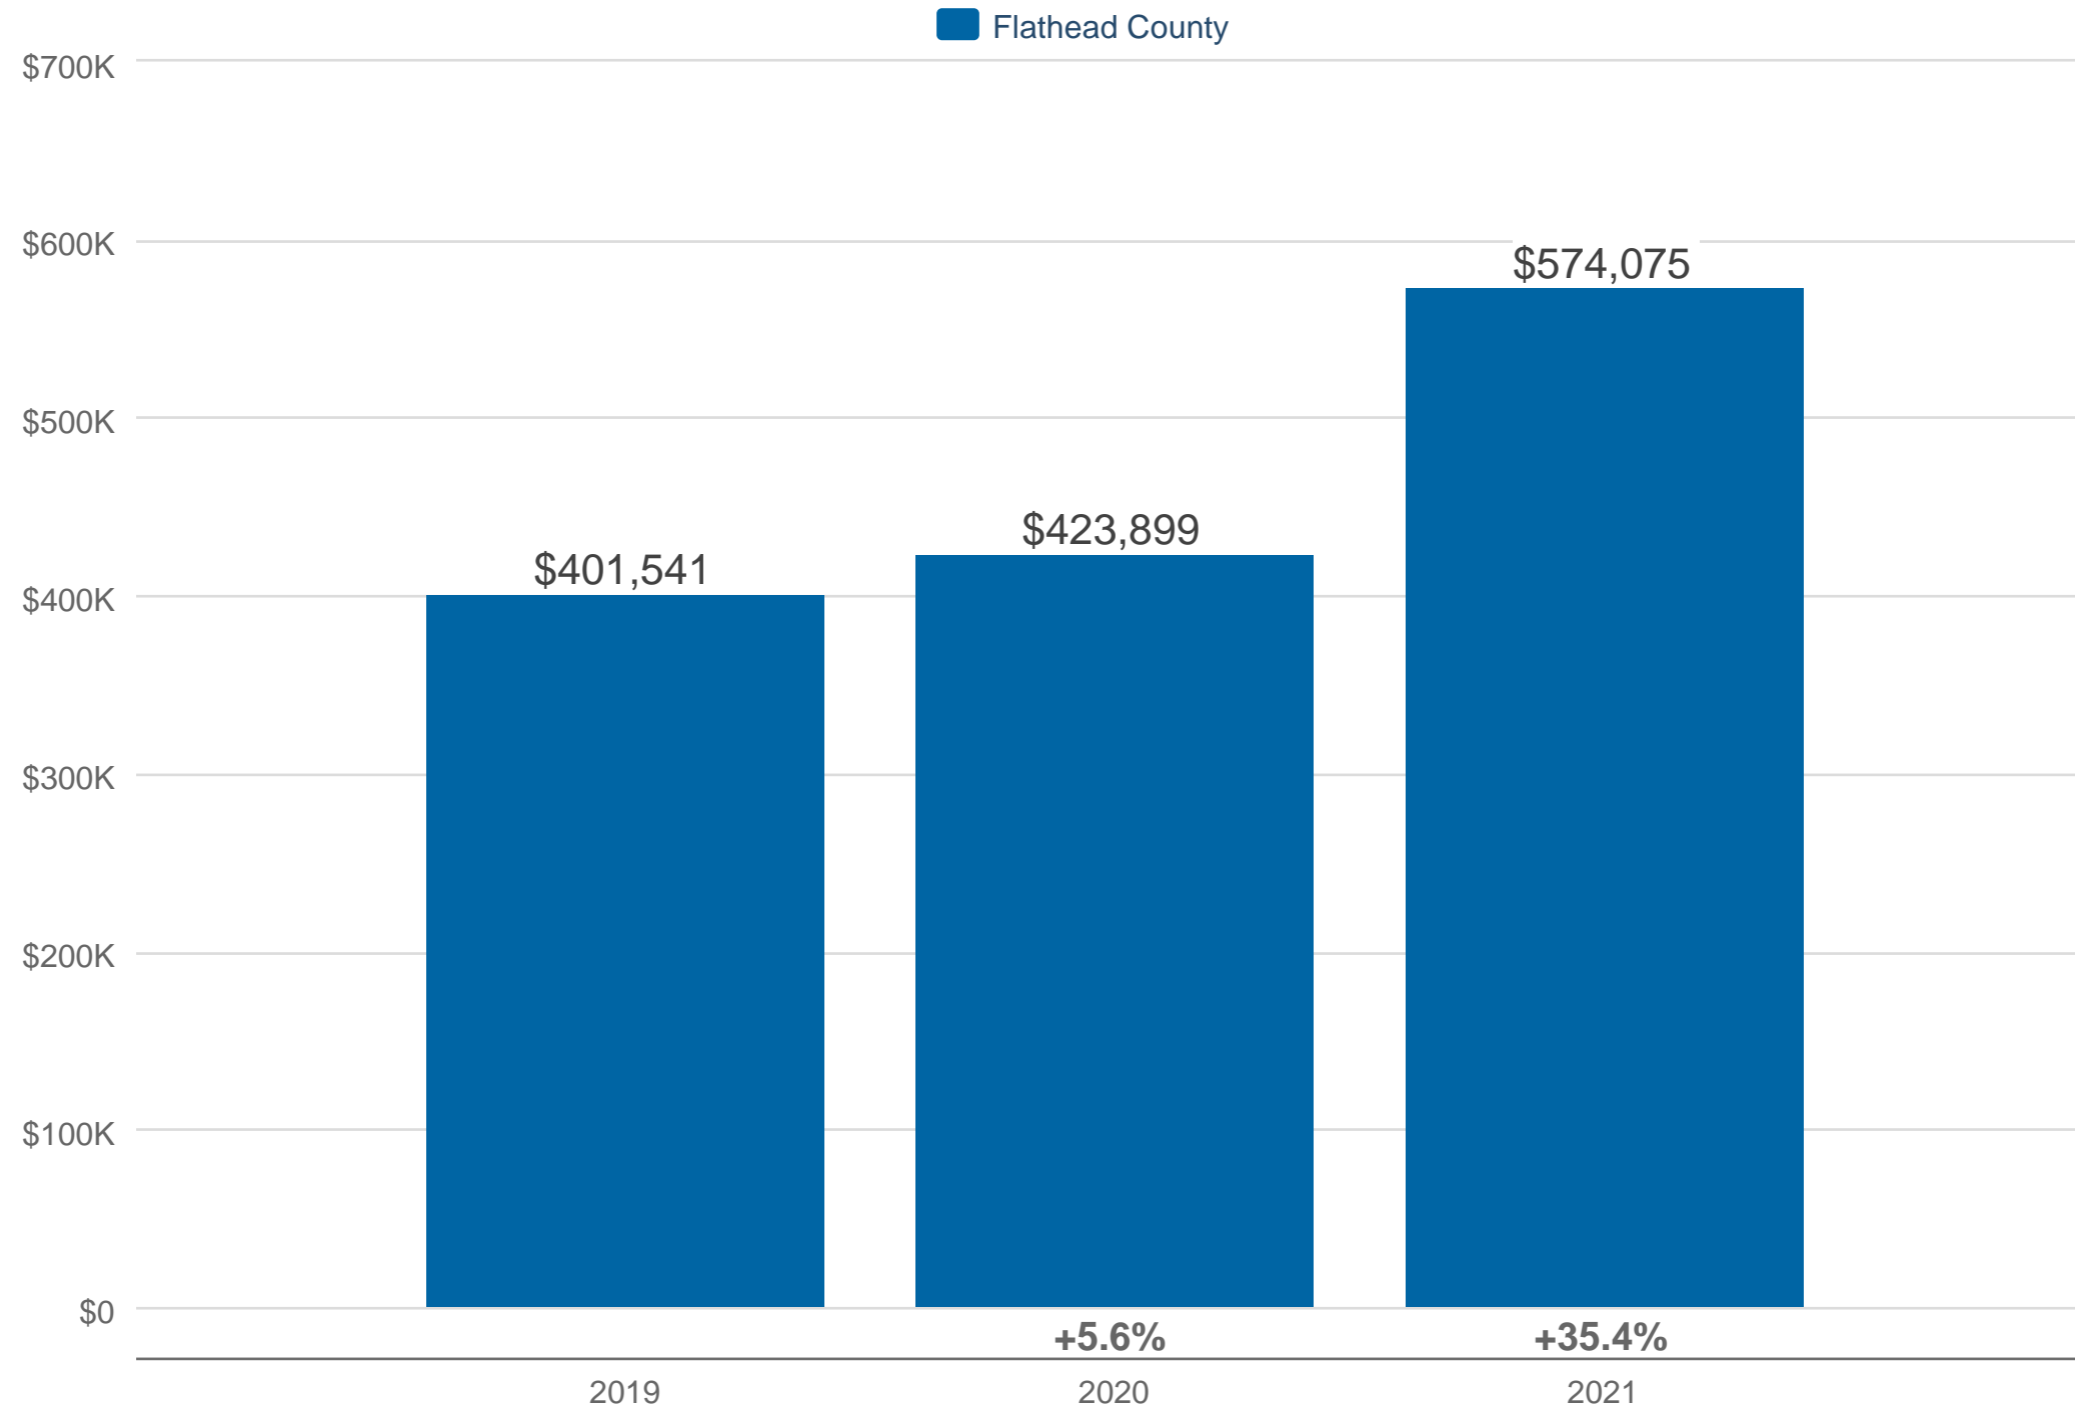

### February Average Sales Price

Flathead County

Each data point is three months of activity. Data is from March 17, 2021.