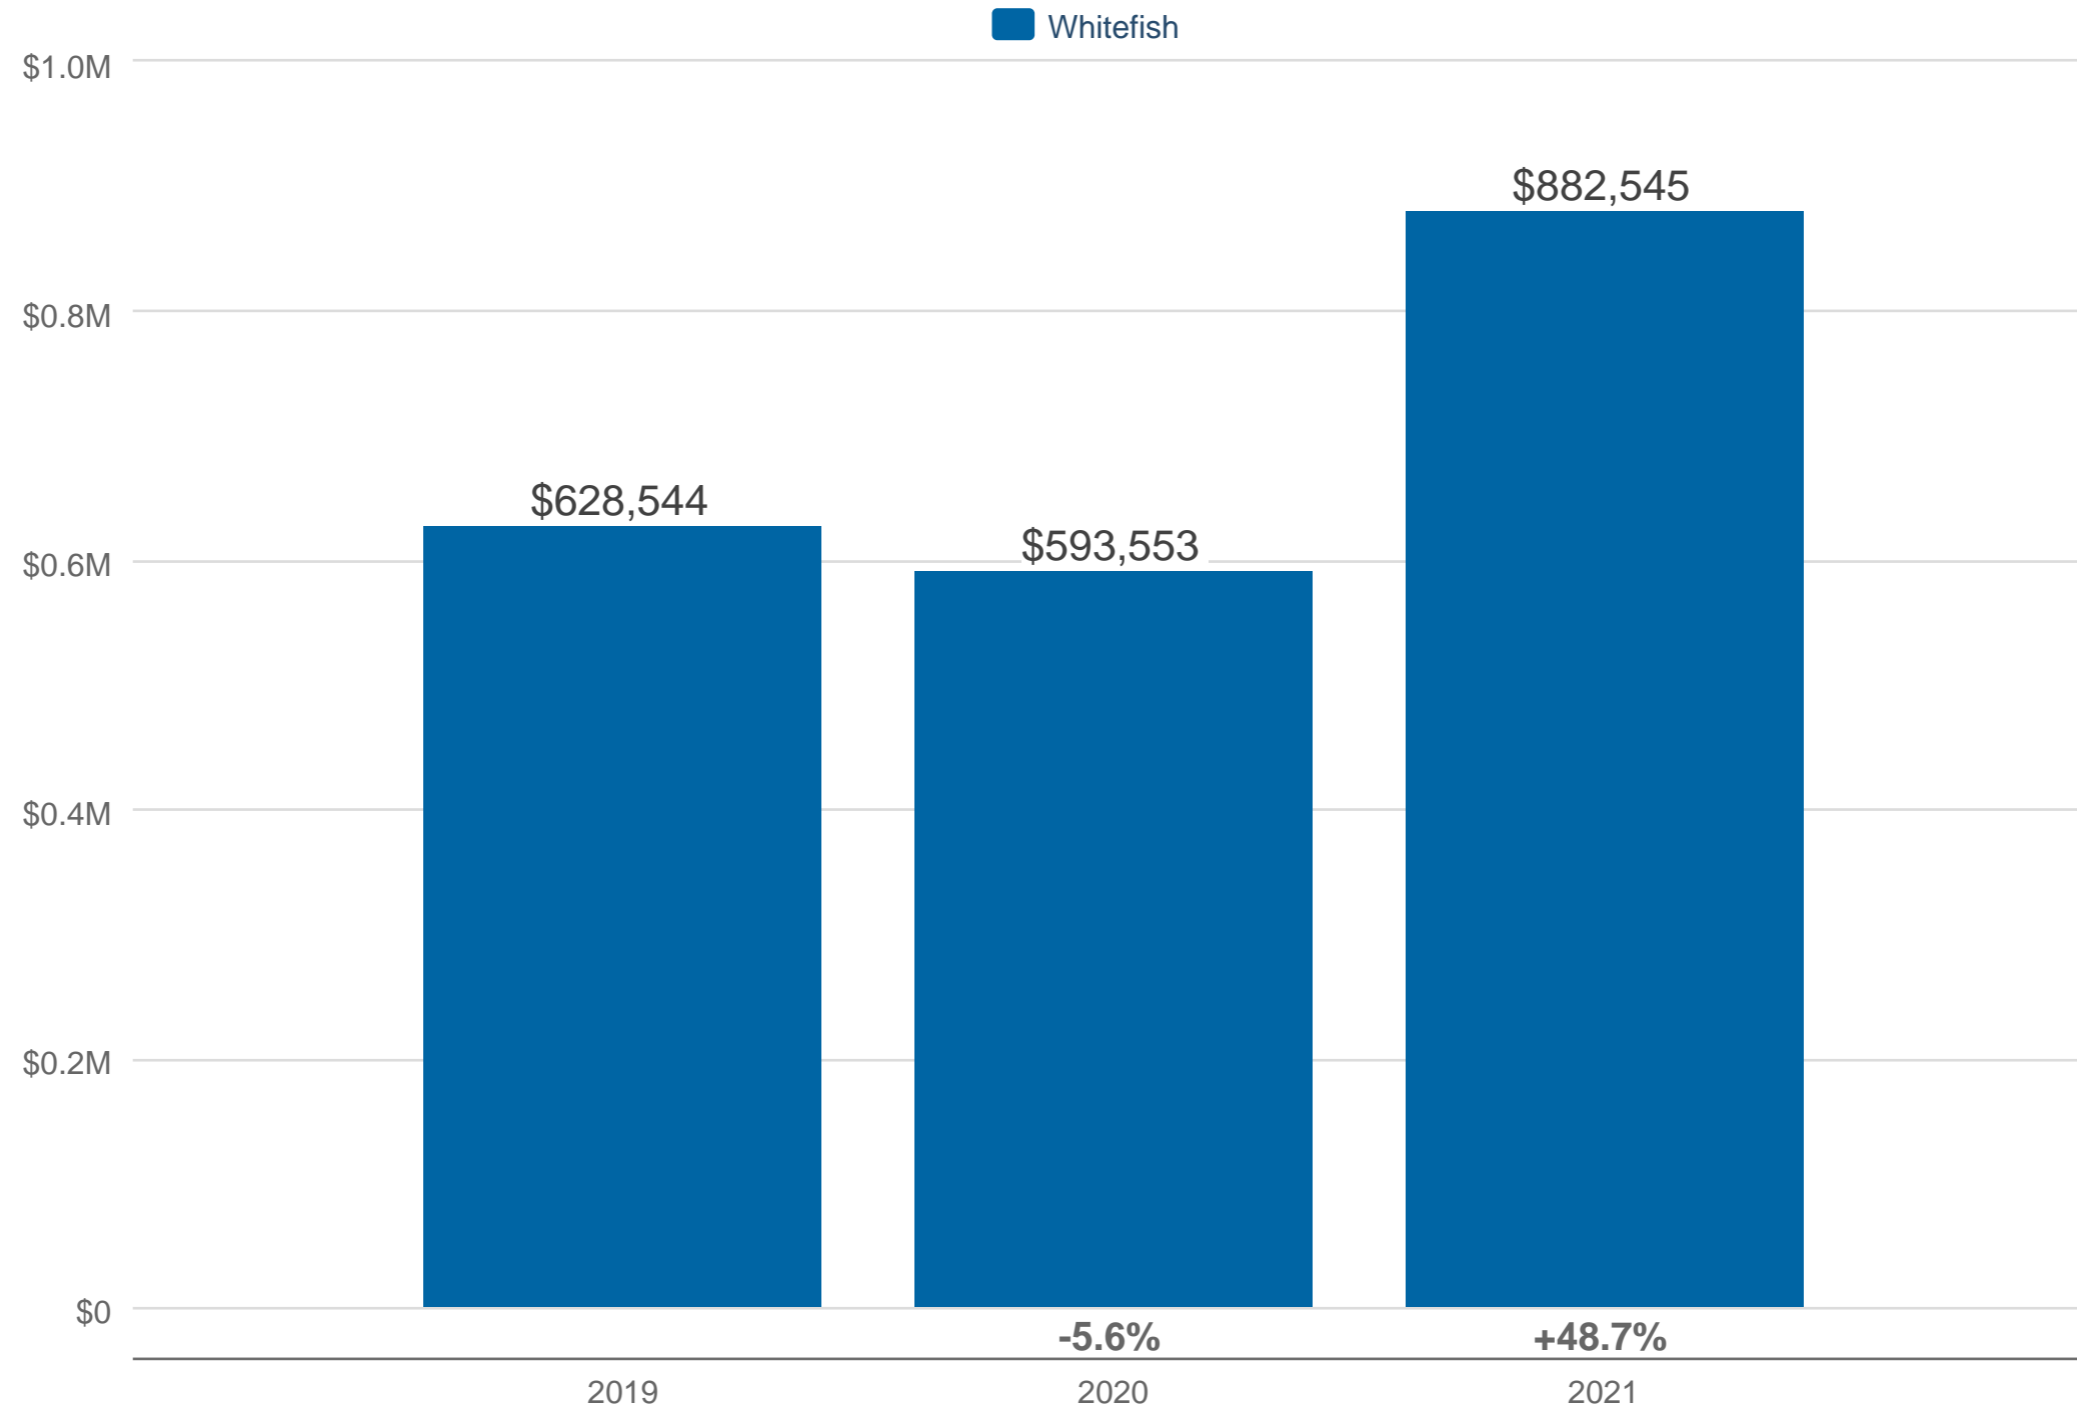

February Average Sales Price

Whitefish

Each data point is three months of activity. Data is from March 17, 2021.