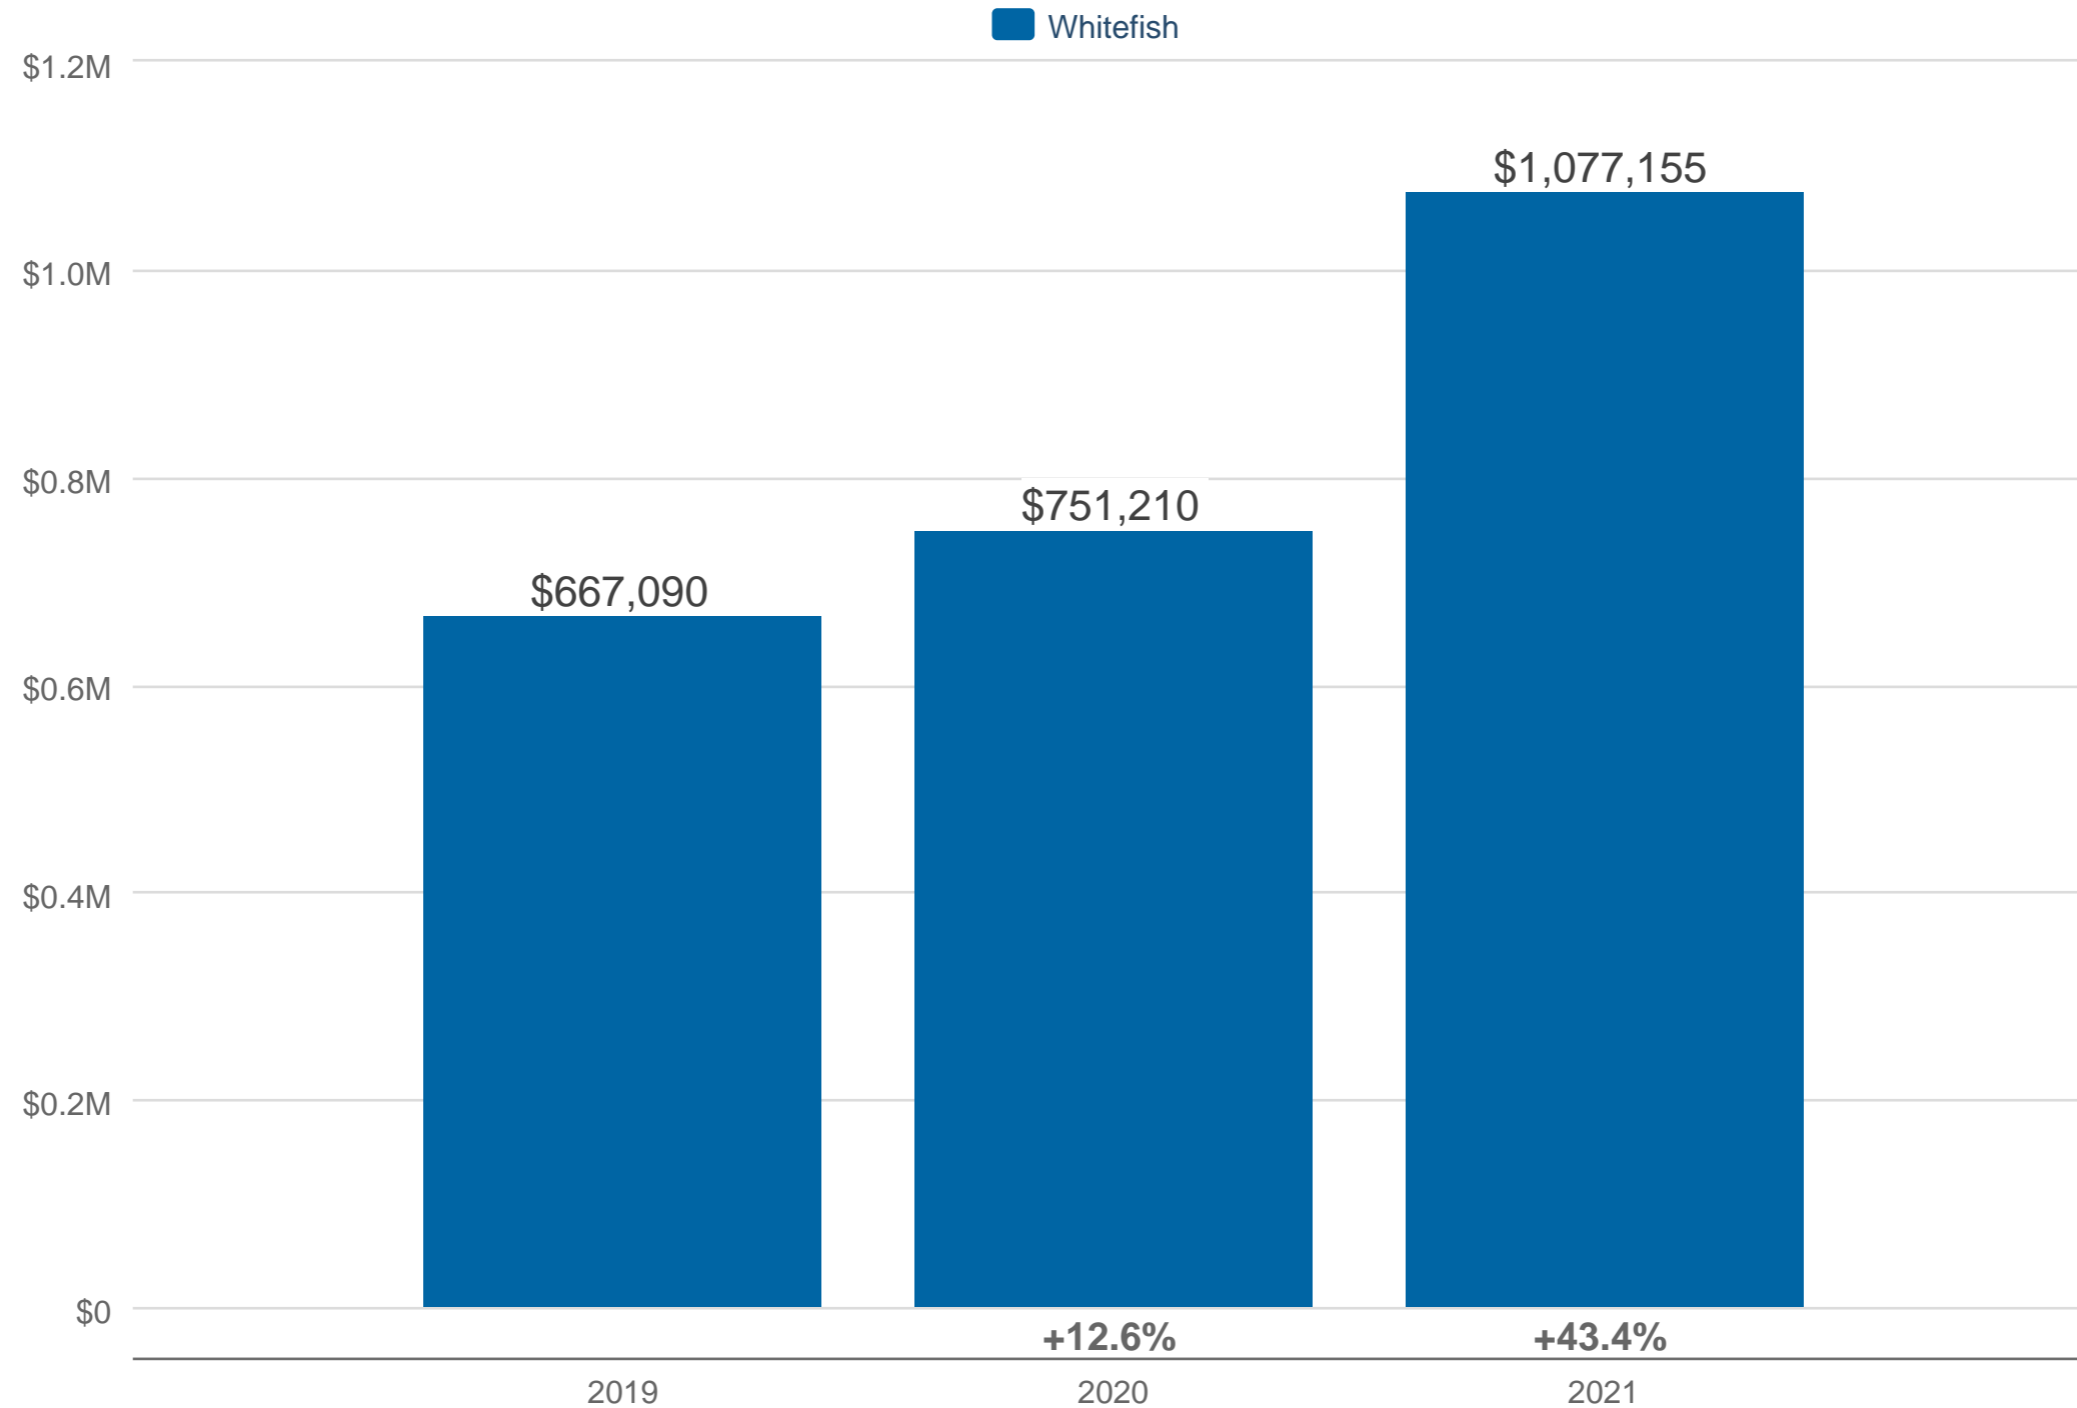

January Average Sales Price

Whitefish: Single Family

Each data point is 12 months of activity. Data is from February 16, 2021.