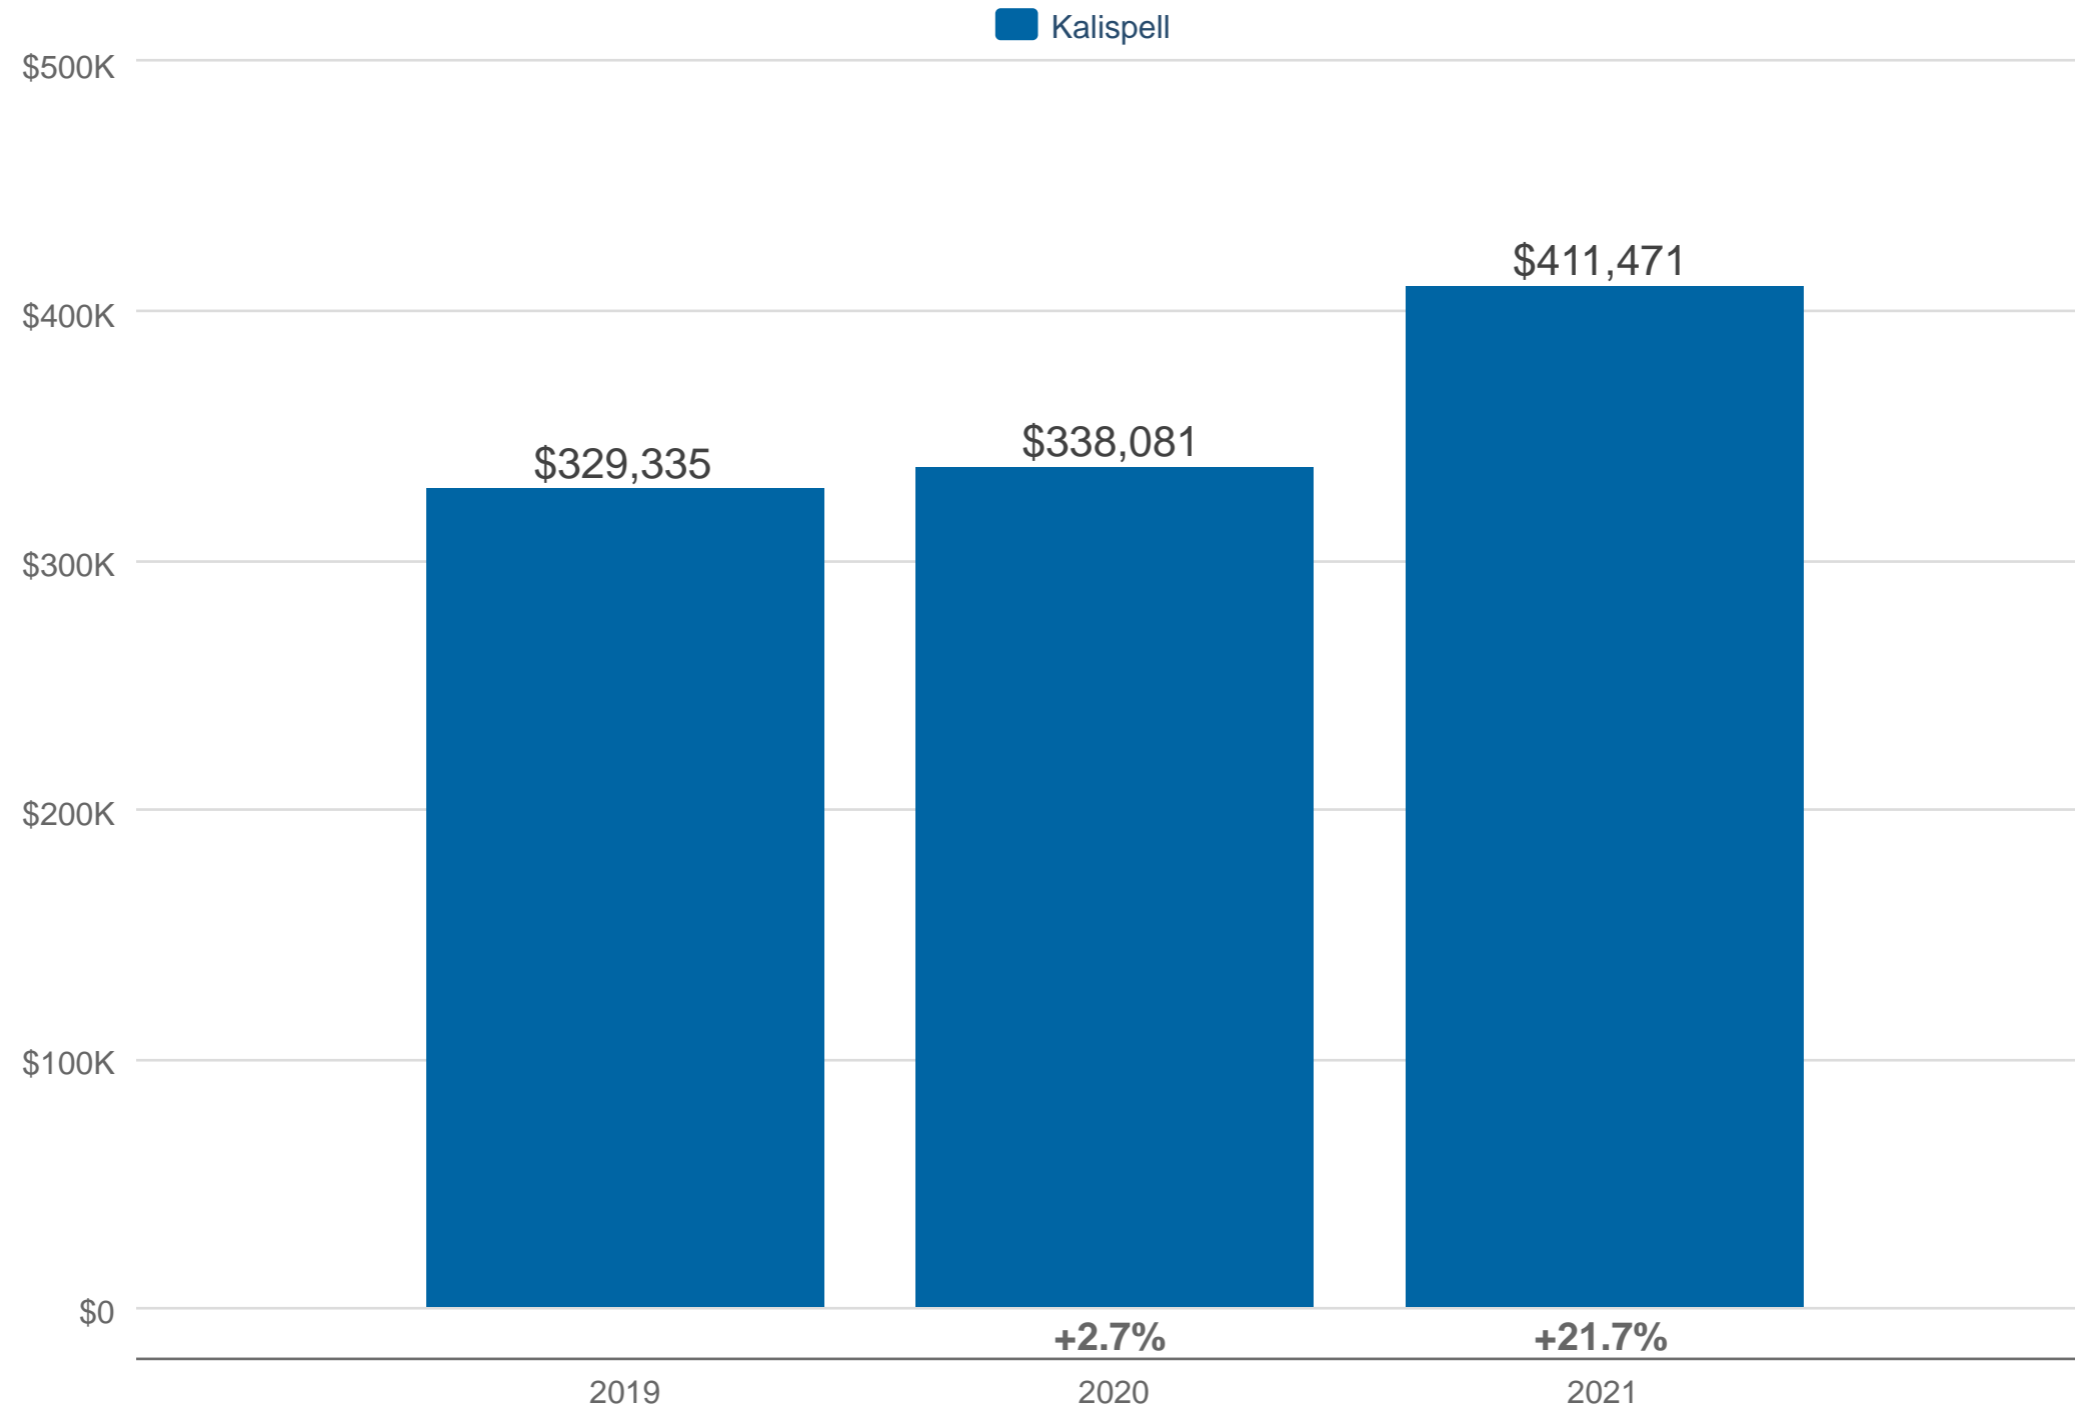

February Average Sales Price

Kalispell

Each data point is three months of activity. Data is from March 17, 2021.